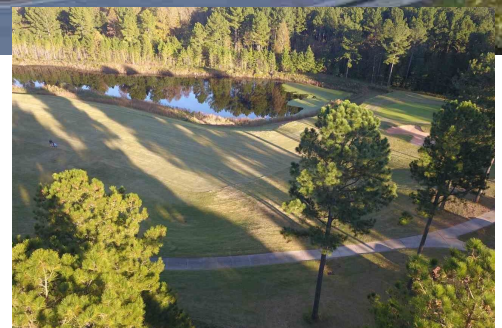

965 Golfers View * Lot # 598 * .59 Acres * \$65,000

Build your dream and live your dream in the fast growing Fred Couples golf course community - Chapel Ridge! This larger golf lot can be sold with adjoining lot to have over an acre on the course! Great golf and water view. No time limit to build.

Community is established with amenities including:

- Fred Couples Signature 18-Hole Golf Course
- Restaurant
- Bar
- Jr. Olympic-Size Swimming Pool with Slide and Zero Entry Area
- Lit Tennis Courts
- Lit Basketball Court
- Gym
- Covered Picnic Area with Grill
- Sand Volleyball
- Playground
- Social Community
- Lots of Clubs and Groups